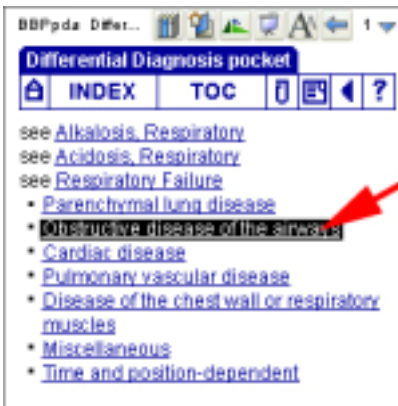

Differential Diagnosis pocket for PDA

1. First page
→ Tab "Start" button

2. Home page
→ Tab "Index" to look up a word

3. Index
→ Type letters of the word
→ Tab on your search result

4. Search result (page1)
→ Tab on the right half of the screen to turn to the next page

5. Search result (page 2)
→ Tab link to get detailed information

6. Detailed Information