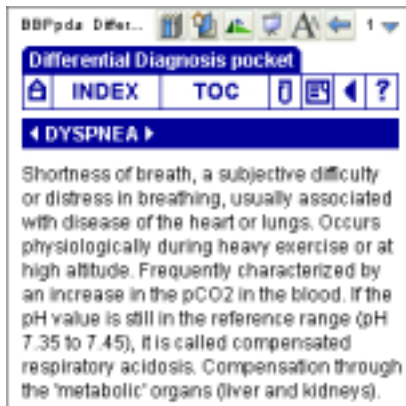

Differential Diagnosis pocket for PDA

1. First page
→ Tab "Start" button

2. Home page
→ Tab "Index" to look up a word

3. Index
→ Type letters of the word
→ Tab on your search result

4. Search result (page1)
→ Tab on the right half of the screen to turn to the next page