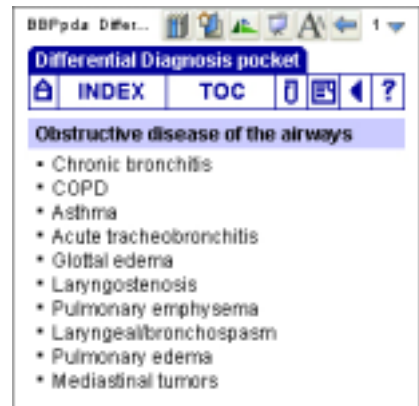

6. Detailed Information